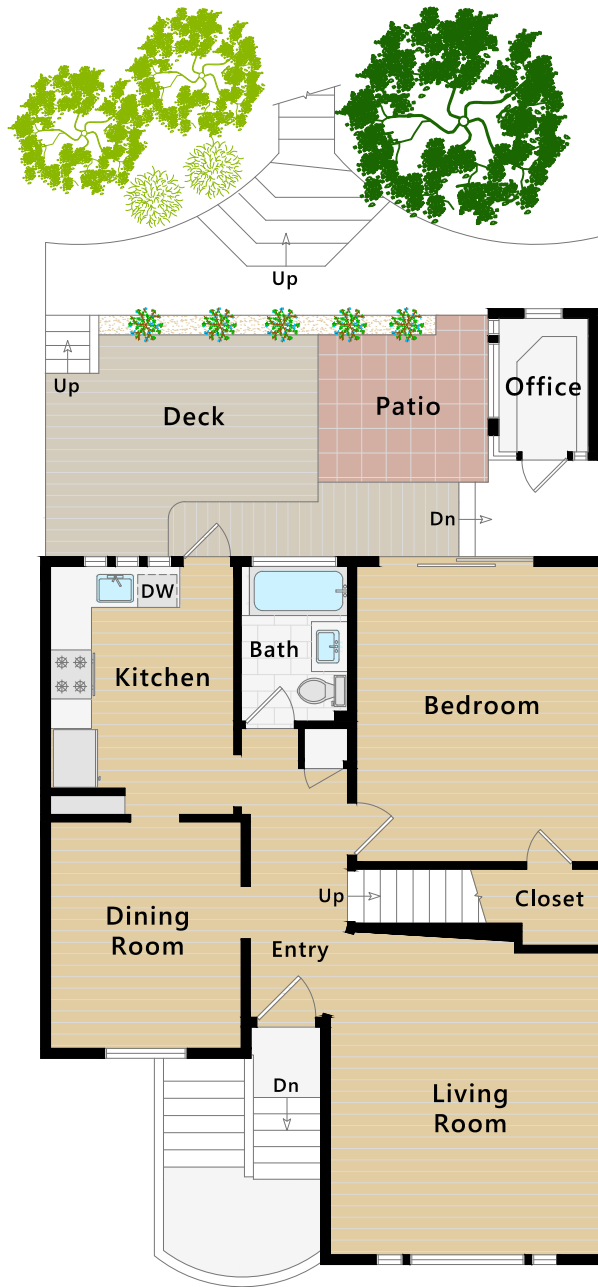

418-420 Corbett Avenue
San Francisco, CA

#420

#418
Main Level

#418
Upper Level

Lower Level