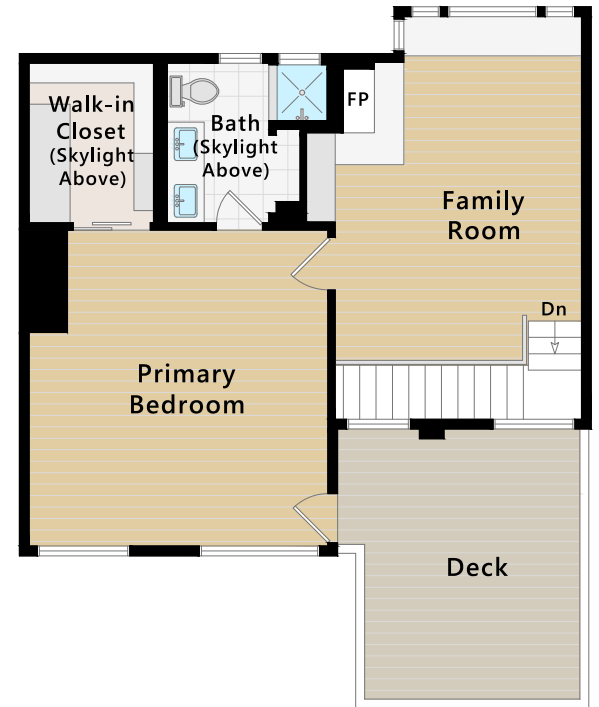

418-420 Corbett Avenue
San Francisco, CA

#420

#418
Main Level

#418
Upper Level

Lower Level