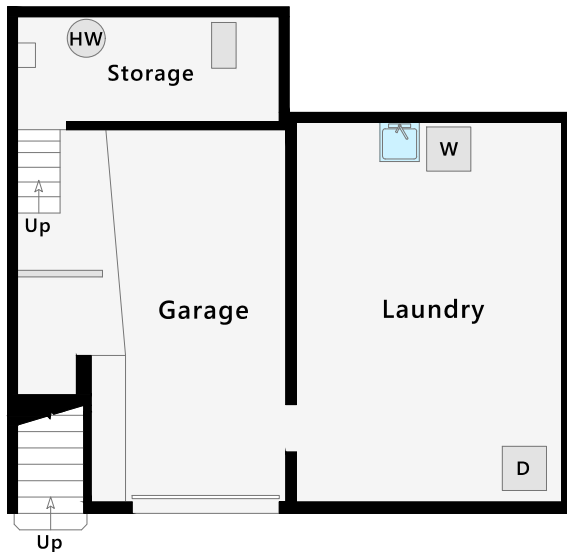

418-420 Corbett Avenue
San Francisco, CA

#420

#418
Main Level

#418
Upper Level

Lower Level