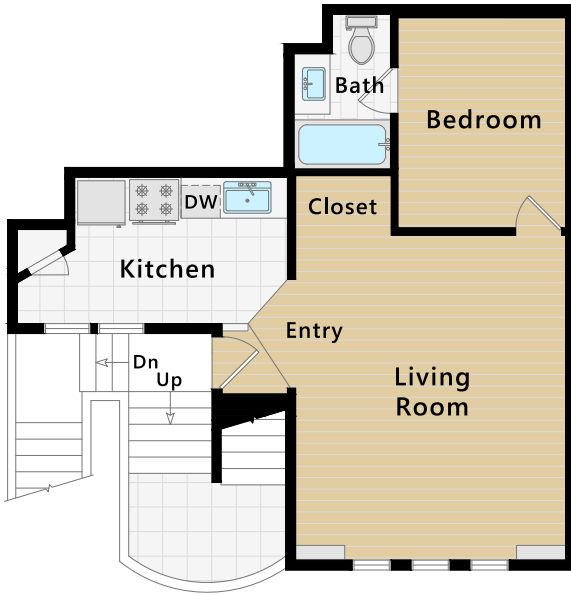

418-420 Corbett Avenue
San Francisco, CA

#420

#418
Main Level

#418
Upper Level

Lower Level